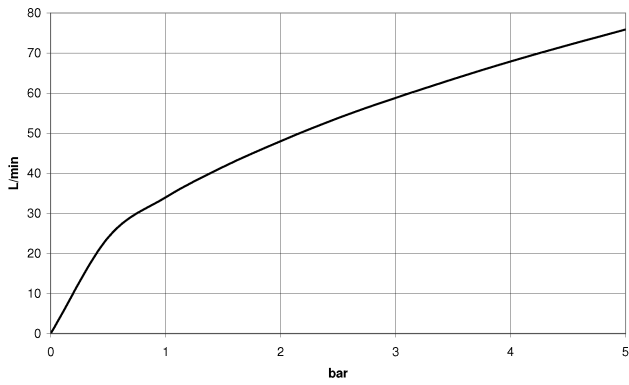

LULU Wall elbow - Brushed Platinum

LULU

28 450 710

- 3/8" shower outlet
- rosette 78 x 55 mm
- 1/2" connection

Intrinsic protection against back flow.

Brushed Platinum

28 450 710-06

Chrome

28 450 710-00

Recommended miscellaneous

Concealed wall elbow -

35 085 970 90

- max. recess depth 163 mm
- min. recess depth 90 mm

28 450 710

mm [inches]

Flow rate chart